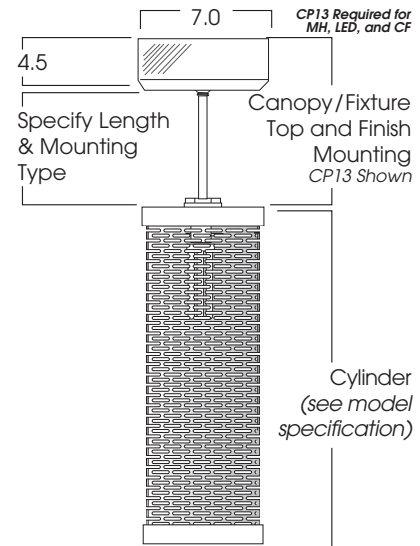

**SPECLUME**  
**PERFORATED CYLINDER**  
**ACRYLIC / ALUMINUM**  
 CF / INC / MH / LED

**SL**  
**SERIES**

**PRODUCT INFORMATION:**

- PA Series Frosted acrylic and slotted perforated aluminum cylinder.
- Available in six sizes.
- Lower Lens Options, 3 Sizes available.
- Top closed with open bottom.
- Suitable for use in damp location.
- Manufactured and tested to UL standard No. 1598.

MODEL	LAMPS	WATTS	BALLAST	MOUNTING	MOUNTING FINISH	CYLINDER FINISH
<b>PA0609-</b> Speclume Series, 6 x 9"	<b>CF **</b>	<b>18, 26, 32, 42*</b>	<b>E1</b> -Electronic, 120v	<b>CD*</b> -Cord and Cable Mount	<b>PT</b> -Platinum Silver (Gray Cord / Stem)	<b>PT</b> -Platinum Silver
<b>PA0618-</b> Speclume Series, 6 x 18"	<b>INC</b>	<b>100w</b>	<b>E2</b> -Electronic, 277v	<b>CDCC*</b> -Coil Cord and Cable Mount	<b>MB</b> -Matte Black (Black Cord / Stem)	<b>MB</b> -Matte Black
<b>PA0624-</b> Speclume Series, 6 x 24"	<b>MH **</b>	<b>20, 39 (PAR 20)</b>	<b>DA1</b> -Advance Mark 10™ powerline dimming, 120v <sup>1</sup> (CF Only)	<b>HM*</b> -Hang Straight Pendant	<b>MW</b> -Matte White (White Cord / Stem)	<b>MW</b> -Matte White
<b>PA0810-</b> Speclume Series, 8 x 10"	<b>LED **</b>	<b>14w3K</b>	<b>DA2</b> -Advance Mark 10™ powerline dimming, 277v <sup>1</sup> (CF Only)	<b>HMAT*</b> -Adjustable Length Hang Straight Pendant	<b>BA</b> -Brushed Aluminum (Gray Cord / Stem)	<b>BA</b> -Brushed Aluminum
<b>PA0820-</b> Speclume Series, 8 x 20"				<b>PM*</b> -Pendant/Straight Mount	<b>CC</b> -Custom Color (see color chart)	<b>CC</b> -Custom Color (see color chart)
	**Requires CP13	*Runs 26, 32,42w Lamp		<b>CP13</b> -Ballast Housing		
				* Specify Length in inches **12" or 36" lengths only See Speclume Mounting Page		
<b>PA0618</b>	<b>CF</b>	<b>26</b>	<b>E1</b>	<b>CD36 / CP13</b>	<b>BA</b>	<b>PT FG6</b>